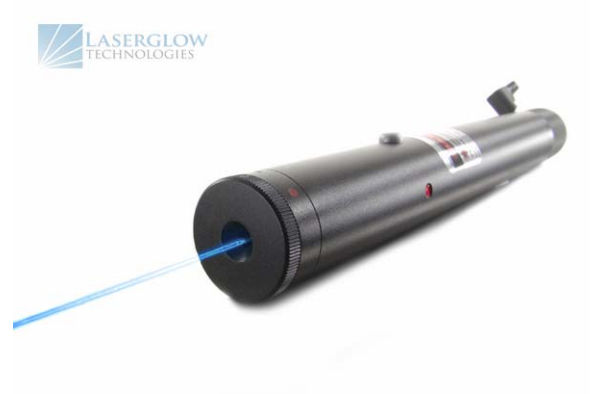

Aquarius Pro Series High Power Portable Blue Laser

Laserglow's Aquarius Pro series of blue portable lasers are a true achievement in portable laser technology. These lasers incorporate the same technology found in bench-top lab lasers into a compact portable handheld housing. Pulsed at 700Hz to achieve stable high output power without the use of bulky cooling systems the Aquarius Pro allows for a long runtime on a single CR-123A battery.

Key Features:

- *Starting at: \$499*
- *Output Power: Varies with model*
- *Expected Life: 5000 hours*
- *Wavelength: 473nm (blue)*
- *Key Feature: Most technologically advanced portable laser*
- *Package Includes: Portable laser, aluminum carrying case, instructions/warranty.*
- *Casing: Hard anodized machined aluminum*
- *Safety Info: Complies with Class IIIb regulations*
- *Duty Cycle: 120 sec. on/20 sec. off*

Item	Details	Price (USD)
Aquarius Pro-2	Sustained: 0.6-2.0mW	\$499
	Peak: ~3mW	
Aquarius Pro-5	Sustained: 2-5mW	\$549
	Peak: <5mW	
Aquarius Pro-6	Sustained: 5-9mW	\$599
	Peak: ~15mW	
Aquarius Pro-10	Sustained: 10-19mW	\$699
	Peak: ~25mW	
Aquarius Pro-20	Sustained: 20-39mW	\$899
	Peak: ~45mW	
Aquarius Pro-40	Sustained: 40-59mW	\$1,299
	Peak: ~65mW	
Aquarius Pro-60	Sustained: 60-79mW	\$1,699
	Peak: ~85mW	

SPECIFICATIONS:

Series Name	Aquarius Pro Series
Dimensions (mm)	199 x 23
Battery Type	CR-123A Lithium
Sustained Output Power	2-60 mW
Wavelength	473 nm
Output Type	Pulsed (700Hz)
Cooling Method	Air
Beam Color	Blue
Transverse Mode	TEM00, TEM01, TEM02
Beam Diameter	<1.0 mm
Beam Divergence	<1.0 mrad
Operating Temperature	20 - 35°C
Expected Lifetime	5,000 hours
Warranty Period	6 months